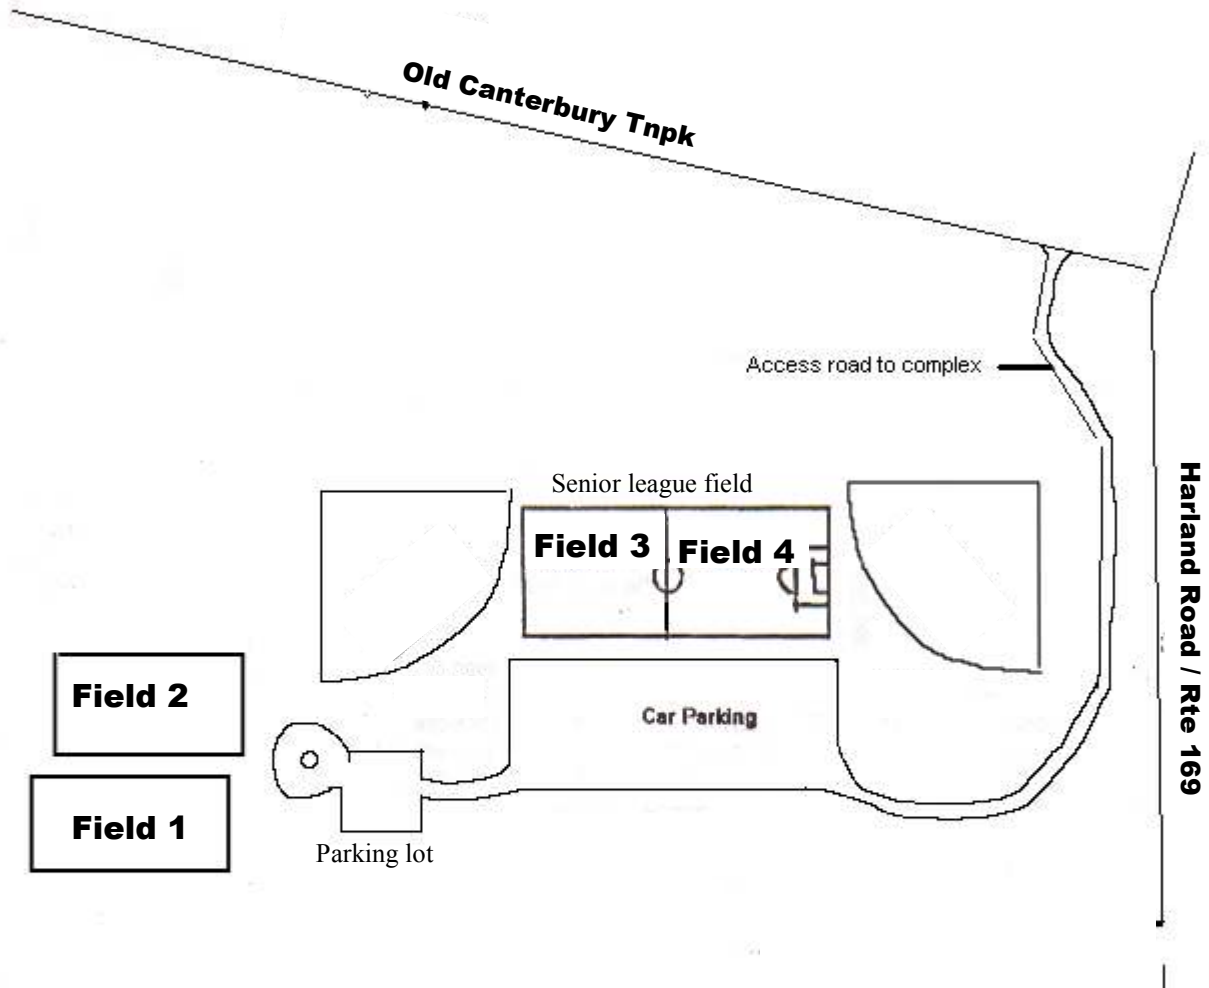

Taftville Reservoir Site Plan

Field Layout